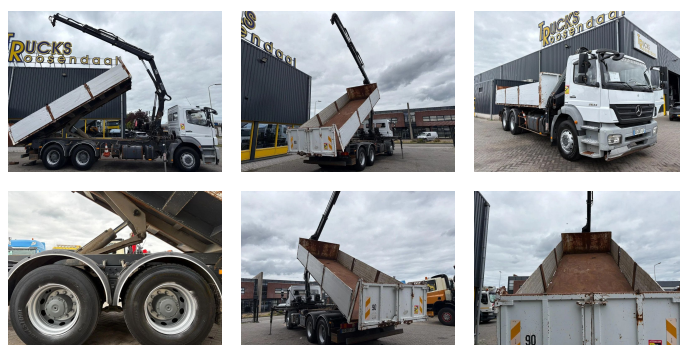

Mercedes-Benz 2633 + HIAB 122 B-2 + 6X4 + REMOTE + MANUAL

Construction	Crane
Year	2008
Id	TR1860-A
Vehicle identification number	WDB9506431L337264
Axle configuration	6x4
Axle count	3
Transmission	Manual
Mileage	555.555 km
Fuel	Diesel
Emissionclass	Euro 4
Power	243 kW (330 PK)
Gross weight	26.000 kg
Load capacity	12.245 kg
Weight	13.755 kg
Accessories	Air conditioning Aluminium fuel tank Anti-lock braking system Cruise control Disc brakes Electrically operated windows Leaf spring suspension

Rotator: ?

T.: [+31 \(0\)165 39 89 49](tel:+3165398949)

E.: info@trucksroosendaal.nl

Gewenten 37

4704 RE, Roosendaal

Netherlands

Meter capacity: 8.2 m
Capacity kilo: 4400 kg

= Dealer information =