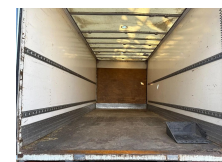

MAN 170 C + Loadlift + Euro 3

Construction	Box body
Year	2001
Id	TR1863
Vehicle identification number	WMAL33ZZZ1Y074462
Axle configuration	4x2
Axle count	2
Transmission	Manual
Mileage	343.842 km
Fuel	Diesel
Emissionclass	Euro 3
Power	125 kW (170 PK)
Gross weight	8.400 kg
Load capacity	3.460 kg
Weight	5.040 kg
Length	794 cm
Width	255 cm
Construction length	609 cm
Construction width	250 cm
Construction height	240 cm
Accessories	Tail lift