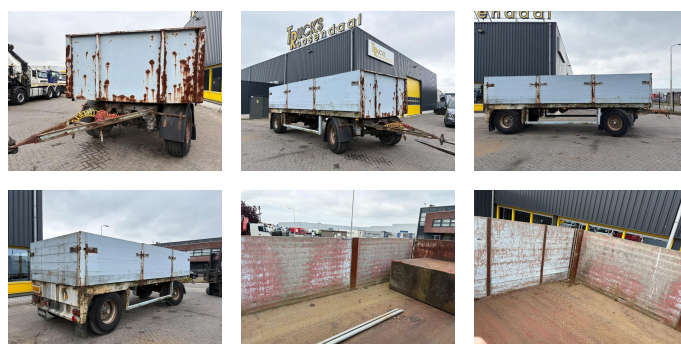

Diversen DEOM SCHMIT - +2 X BPW AXLE

Price	€ 4.950,-
Construction	Open body
Year	1992
Id	TR1623
Vehicle identification number	YA9R202PX92135920
Axle count	2
Mileage	0 km
Fuel	Other
Gross weight	20.000 kg
Load capacity	15.500 kg
Weight	4.500 kg

Description