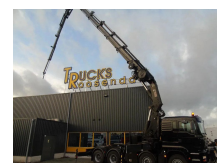

## MAN + HIAB 800 E-6 JIB 170 X-5 +JIB + WINCH + 8X4 + REMOTE

<b>Price</b>	€ 152.500,-
<b>Construction</b>	Crane
<b>Year</b>	2006
<b>Id</b>	TR1387
<b>Vehicle identification number</b>	WMAH39ZZ06M443804
<b>Axle configuration</b>	8x4
<b>Axle count</b>	4
<b>Transmission</b>	Manual
<b>Mileage</b>	445.875 km
<b>Fuel</b>	Diesel
<b>Emissionclass</b>	Euro 4
<b>Power</b>	316 kW (430 PK)
<b>Gross weight</b>	36.000 kg
<b>Load capacity</b>	11.379 kg
<b>Weight</b>	24.621 kg
<b>Length</b>	886 cm
<b>Width</b>	255 cm
<b>Accessories</b>	Sleeper cab

### Description

Crane  
 Number of hydraulic extensions: 11  
 Remote control: ?  
 Winch: ?  
 Meter capacity: 30 m  
 Capacity kilo: 6200 kg

WMAH39ZZ06M443804

= Dealer information =

T.: [+31 \(0\)165 39 89 49](tel:+310165398949)