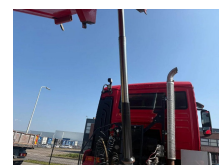

MAN 26,500 + 6X4/6X6 HYDRO + TRUCKHEAD/TIPPER + EURO 6

Price	€ 69.500,-
Construction	Tipper
Year	2018
Id	TR1787
Vehicle identification number	WMA70SZZ1JP102687
Axle configuration	6x4
Axle count	3
Transmission	Automatic
Mileage	355.192 km
Fuel	Diesel
Emissionclass	Euro 6
Power	368 kW (500 PK)
Accessories	Air conditioning Automatic Central locking Coupling Cruise control Disc brakes Electrically operated windows Parkassist Radio/CD player Reversing camera Speed limiter Towbar Trailer coupling

Description

= Additional options and accessories =

- Electric mirrors
- Hub Reduction

= Remarks =

Structure
Dish height: 115 cm

T.: [+31 \(0\)165 39 89 49](tel:+3165398949)

E.: info@trucksroosendaal.nl

Gewenten 37

4704 RE, Roosendaal

Netherlands

= More information =

Bodywork: Tipper
Tipper: Back

= Dealer information =

Do you have any questions or suggestions? Please feel free to contact us. We guarantee a response within 8 hours.