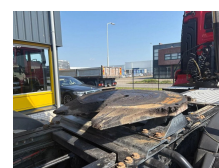

MAN 26,500 + 6X4/6X6 HYDRO + TRUCKHEAD/TIPPER + EURO 6

Price	€ 69.500,-
Construction	Tipper
Year	2018
Id	TR1787
Vehicle identification number	WMA70SZZ1JP102687
Axle configuration	6x4
Axle count	3
Transmission	Automatic
Mileage	355.192 km
Fuel	Diesel
Emissionclass	Euro 6
Power	368 kW (500 PK)
Accessories	Air conditioning Automatic Central locking Coupling Cruise control Disc brakes Electrically operated windows Parkassist Radio/CD player Reversing camera Speed limiter Towbar Trailer coupling

Description

= Additional options and accessories =

- Electric mirrors
- Hub Reduction

= Remarks =

Structure
Dish height: 115 cm

T.: [+31 \(0\)165 39 89 49](tel:+3165398949)

E.: info@trucksroosendaal.nl

Gewenten 37

4704 RE, Roosendaal

Netherlands

= More information =

Bodywork: Tipper
Tipper: Back

= Dealer information =

Do you have any questions or suggestions? Please feel free to contact us. We guarantee a response within 8 hours.