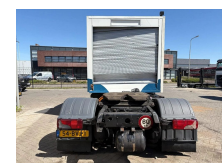

MAN 12,240 + BOX + EURO 4

Price	€ 7.950,-
Construction	Standard tractor
Year	2007
Id	TR1775
Vehicle identification number	WMAN14ZZ87Y181620
Axle configuration	4x2
Axle count	2
Transmission	Automatic
Mileage	0 km
Fuel	Diesel
Emissionclass	Euro 4
Power	177 kW (240 PK)
Gross weight	11.990 kg
Load capacity	7.715 kg
Weight	4.275 kg
Length	580 cm
Width	240 cm
Accessories	Automatic Sleeper cab