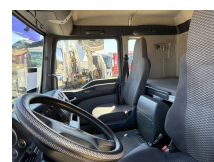

MAN 12,240 + BOX + EURO 4

Price	€ 7.950,-
Construction	Standard tractor
Year	2007
Id	TR1775
Vehicle identification number	WMAN14ZZ87Y181620
Axle configuration	4x2
Axle count	2
Transmission	Automatic
Mileage	0 km
Fuel	Diesel
Emissionclass	Euro 4
Power	177 kW (240 PK)
Gross weight	11.990 kg
Load capacity	7.715 kg
Weight	4.275 kg
Length	580 cm
Width	240 cm
Accessories	Automatic Sleeper cab