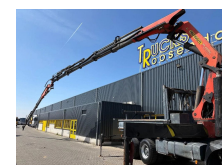

Volvo + 6X6 + PK44002 6x + JIB 4x + MANUAL + REMOTE

Construction	Crane
Year	2002
Id	TR1760
Axle configuration	6x6
Axle count	3
Transmission	Manual
Mileage	313.928 km
Fuel	Diesel
Emissionclass	Euro 3
Power	279 kW (380 PK)
Accessories	All wheel drive

Description

Crane
 Number of hydraulic extensions: 10
 Number of manual extensions: 2
 Number of support legs: 4
 Remote control: ?
 Meter capacity: 26 m
 Capacity kilo: 12160 kg

= Dealer information =

<p>Do you have any questions or suggestions? Please feel free to contact us. We guarantee a response within 8 hours.</p><p>Prices do not include VAT.</p><p>No rights may be derived from the information provided.</p><p>Office phone number: +31165398949</p><p>Mobile: +31657945247 (Dutch - English - German - French - Spanish - Italian) Available via WhatsApp and Viber.</p><p>Mobile: +31623880596 Available via WhatsApp and Viber.</p><p>When paying by bank transfer, the funds must be transferred to our bank account listed below. Always verify the payment details on our website. Please contact us if you have received different information.</p><p>If in doubt, please call us so we can verify the invoice and/or payment.</p><p>Bank details:</p><p>Bank name: ING</p><p>Bank address: Bijlmerdreef 106 1102 CT Amsterdam</p><p>IBAN number: NL97INGB0117176699</p><p>EORI/VAT/TAX: NL810574901B(01)</p>