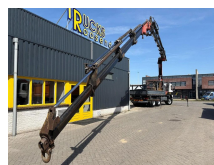

Volvo + 6X6 + PK44002 6x + JIB 4x + MANUAL + REMOTE

Construction	Crane
Year	2002
Id	TR1760
Axle configuration	6x6
Axle count	3
Transmission	Manual
Mileage	313.928 km
Fuel	Diesel
Emissionclass	Euro 3
Power	279 kW (380 PK)
Accessories	All wheel drive

Description

Crane
 Number of hydraulic extensions: 10
 Number of manual extensions: 2
 Number of support legs: 4
 Remote control: ?
 Meter capacity: 26 m
 Capacity kilo: 12160 kg

= Dealer information =

<p>Do you have any questions or suggestions? Please feel free to contact us. We guarantee a response within 8 hours.</p><p>Prices do not include VAT.</p><p>No rights may be derived from the information provided.</p><p>Office phone number: +31165398949</p><p>Mobile: +31657945247 (Dutch - English - German - French - Spanish - Italian) Available via WhatsApp and Viber.</p><p>Mobile: +31623880596 Available via WhatsApp and Viber.</p><p>When paying by bank transfer, the funds must be transferred to our bank account listed below. Always verify the payment details on our website. Please contact us if you have received different information.</p><p>If in doubt, please call us so we can verify the invoice and/or payment.</p><p>Bank details:</p><p>Bank name: ING</p><p>Bank address: Bijlmerdreef 106 1102 CT Amsterdam</p><p>IBAN number: NL97INGB0117176699</p><p>EORI/VAT/TAX: NL810574901B(01)</p>