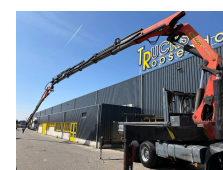

Volvo + 6X6 + PALFINGER PK44002 6x + JIB 4x + MANUAL + REMOTE

Construction	Crane
Year	2002
Id	TR1760
Axle configuration	6x6
Axle count	3
Transmission	Manual
Mileage	313.928 km
Fuel	Diesel
Emissionclass	Euro 3
Power	279 kW (380 PK)
Gross weight	26.000 kg
Load capacity	12.100 kg
Weight	13.900 kg
Accessories	All wheel drive

Description

Crane

Number of hydraulic extensions: 10

Number of manual extensions: 2

Number of support legs: 4

Remote control: ?

Meter capacity: 26 m

Capacity kilo: 12160 kg