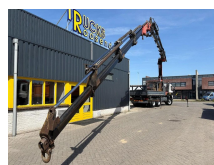

Volvo + 6X6 + PALFINGER PK44002 6x + JIB 4x + MANUAL + REMOTE

Construction	Crane
Year	2002
Id	TR1760
Axle configuration	6x6
Axle count	3
Transmission	Manual
Mileage	313.928 km
Fuel	Diesel
Emissionclass	Euro 3
Power	279 kW (380 PK)
Gross weight	26.000 kg
Load capacity	12.100 kg
Weight	13.900 kg
Accessories	All wheel drive

Description

Crane

Number of hydraulic extensions: 10

Number of manual extensions: 2

Number of support legs: 4

Remote control: ?

Meter capacity: 26 m

Capacity kilo: 12160 kg