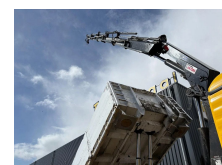

MAN 26,460 + HIAB 232 ES-5 + TIPPER + 6X2 STEERING + EURO 6

Price	€ 117.500,-
Construction	Tipper
Year	2018
Id	TR1506-A
Axle configuration	6x2
Axle count	3
Transmission	Automatic
Mileage	291.291 km
Fuel	Diesel
Operating hours	2.539 h
Emissionclass	Euro 6
Power	338 kW (460 PK)
Gross weight	26.000 kg
Load capacity	10.183 kg
Weight	15.817 kg
Accessories	Automatic

Description

Crane
 Tap Length: 15 m
 Hours: 2537 uur
 Number of hydraulic extensions: 5
 Number of support legs: 2
 Remote control: ?
 Load Hook: x
 Rotator: ?
 Squeeze Box: x
 Pallet Hook: x
 Meter capacity: 15 m
 Capacity kilo: 5700 kg
 Structure
 Construction year: 2017