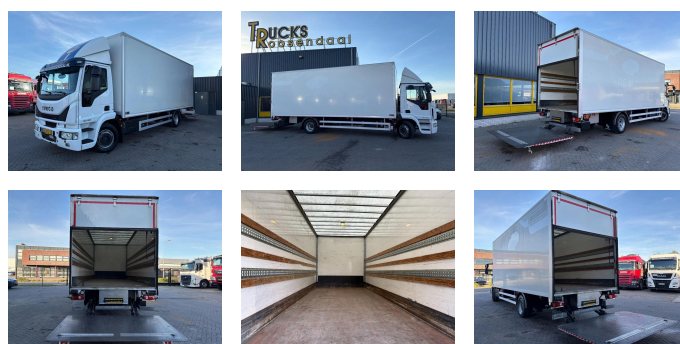

Iveco 120E21 + EURO 6 + lift + 12t + 5x IN STOCK

Construction	Box body
Year	2020
Id	TR1731
Vehicle identification number	ZCFAH1EF402708359
Axle configuration	4x2
Axle count	2
Transmission	Automatic
Mileage	433.117 km
Fuel	Diesel
Emissionclass	Euro 6
Power	152 kW (206 PK)
Gross weight	11.990 kg
Load capacity	4.634 kg
Weight	7.456 kg
Length	925 cm
Width	255 cm
Construction length	741 cm
Construction width	248 cm
Construction height	260 cm
Accessories	Automatic