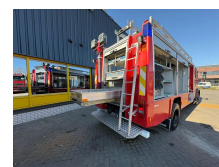

DAF .230 + EURO 2 + PUMP + 6P CREW + MANUAL + COMPLETE SYSTEM

Price	€ 10.950,-
Construction	Fire truck
Year	1999
Id	TR1742
Axle configuration	4x2
Axle count	2
Transmission	Manual
Mileage	20.274 km
Fuel	Diesel
Emissionclass	Euro 2
Power	169 kW (230 PK)
Gross weight	15.000 kg
Length	870 cm
Accessories	Sleeper cab

Description

Structure

Volume: .55 m3

Tank capacity: 5500 liters

= More information =

Water tank: 5.500 l

Damages: none