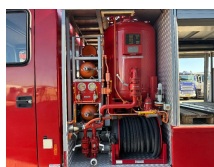

DAF .230 + EURO 2 + PUMP + 6P CREW + MANUAL + COMPLETE SYSTEM

Price	€ 10.950,-
Construction	Fire truck
Year	1999
Id	TR1742
Axle configuration	4x2
Axle count	2
Transmission	Manual
Mileage	20.274 km
Fuel	Diesel
Emissionclass	Euro 2
Power	169 kW (230 PK)
Gross weight	15.000 kg
Length	870 cm
Accessories	Sleeper cab

Description

Structure

Volume: .55 m3

Tank capacity: 5500 liters

= More information =

Water tank: 5.500 l

Damages: none