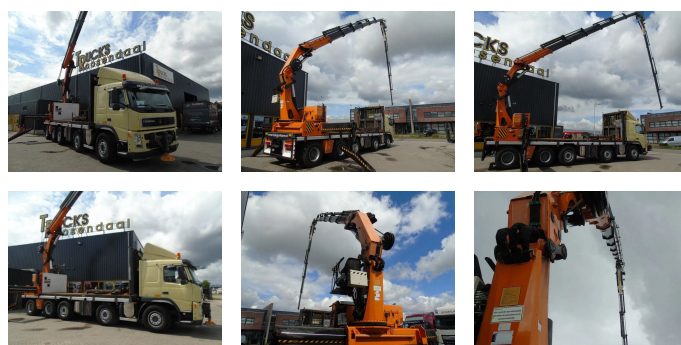

Terberg FM2850-T + Odin - KENNIS 55T/M JIB 11x EXTENTIONS + REMOTE

Price	€ 92.500,-
Construction	Crane
Year	2007
Id	TR1115
Vehicle identification number	XLWFM285072066836
Axle configuration	10x4
Axle count	5
Transmission	Automatic
Mileage	403.764 km
Fuel	Diesel
Operating hours	7.899 h
Emissionclass	Euro 5
Power	324 kW (440 PK)
Gross weight	50.000 kg
Load capacity	18.520 kg
Weight	31.675 kg
Length	1.150 cm
Width	255 cm
Accessories	Automatic