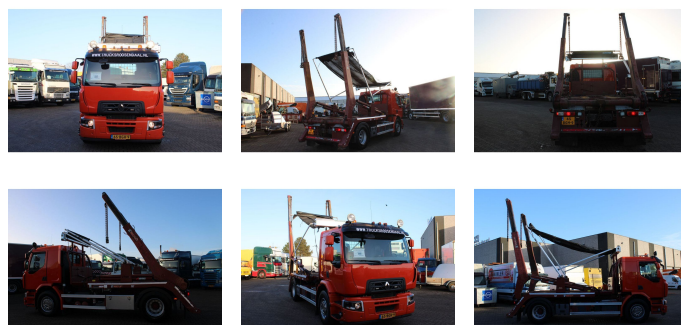

Renault WIDE 19.280 + full option + REMOTE + EURO 6 HIAB MULTILIFT + NL APK 09/24

Price	€ 34.950,-
Construction	Portal arm system
Year	2015
Id	VF620J866FB001425
Vehicle identification number	VF620J866FB001425
Axle configuration	4x2
Axle count	2
Transmission	Automatic
Mileage	366.912 km
Fuel	Diesel
Emissionclass	Euro 6
Power	210 kW (286 PK)
Gross weight	19.500 kg
Load capacity	9.631 kg
Weight	9.869 kg
Length	690 cm
Width	255 cm

Description

VF620J866FB001425