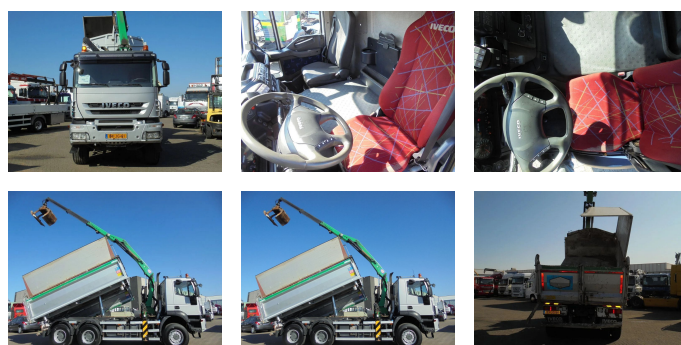

## Iveco + Euro 5 + HMF 1643 CRANE + KIPPER + 6X6 + BLAD-BLAD-BLAD + Discounted from 59.750,-

<b>Price</b>	€ 53.500,-
<b>Construction</b>	Truck-mounted crane
<b>Year</b>	2010
<b>Id</b>	228029
<b>Vehicle identification number</b>	WJMF3TSS40C228029
<b>Axle configuration</b>	6x6
<b>Axle count</b>	3
<b>Transmission</b>	Automatic
<b>Mileage</b>	436.714 km
<b>Fuel</b>	Diesel
<b>Emissionclass</b>	Euro 5
<b>Gross weight</b>	28.000 kg
<b>Load capacity</b>	10.520 kg
<b>Weight</b>	17.480 kg
<b>Lifting height</b>	8.000 mm
<b>Lifting capacity</b>	32.000 kg
<b>Mast parts</b>	2
<b>Accessories</b>	<ul style="list-style-type: none"> <li>Air conditioning</li> <li>Air suspension</li> <li>Anti-lock braking system</li> <li>Anti-lock braking system</li> <li>Electrically adjustable door mirrors</li> <li>Electrically operated windows</li> <li>Leaf spring suspension</li> <li>Radio/cassette player</li> <li>Radio/CD player</li> <li>Speed limiter</li> <li>Visor</li> </ul>