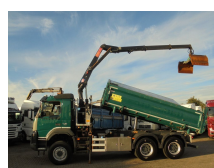

## Volvo + Euro 6 + HMF Z Crane + 6x6 + Hardox KIPPER + Multi kap

|                                      |                   |
|--------------------------------------|-------------------|
| <b>Construction</b>                  | Tipper            |
| <b>Year</b>                          | 2016              |
| <b>Id</b>                            | 788410            |
| <b>Vehicle identification number</b> | YV2X922E7GA788410 |
| <b>Axle configuration</b>            | 6x6               |
| <b>Axle count</b>                    | 3                 |
| <b>Transmission</b>                  | Automatic         |
| <b>Mileage</b>                       | 177.736 km        |
| <b>Fuel</b>                          | Diesel            |
| <b>Emissionclass</b>                 | Euro 6            |
| <b>Power</b>                         | 272 kW (370 PK)   |
| <b>Gross weight</b>                  | 36.000 kg         |
| <b>Load capacity</b>                 | 19.765 kg         |
| <b>Weight</b>                        | 16.235 kg         |
| <b>Construction length</b>           | 500 cm            |
| <b>Construction width</b>            | 235 cm            |
| <b>Construction height</b>           | 0 cm              |